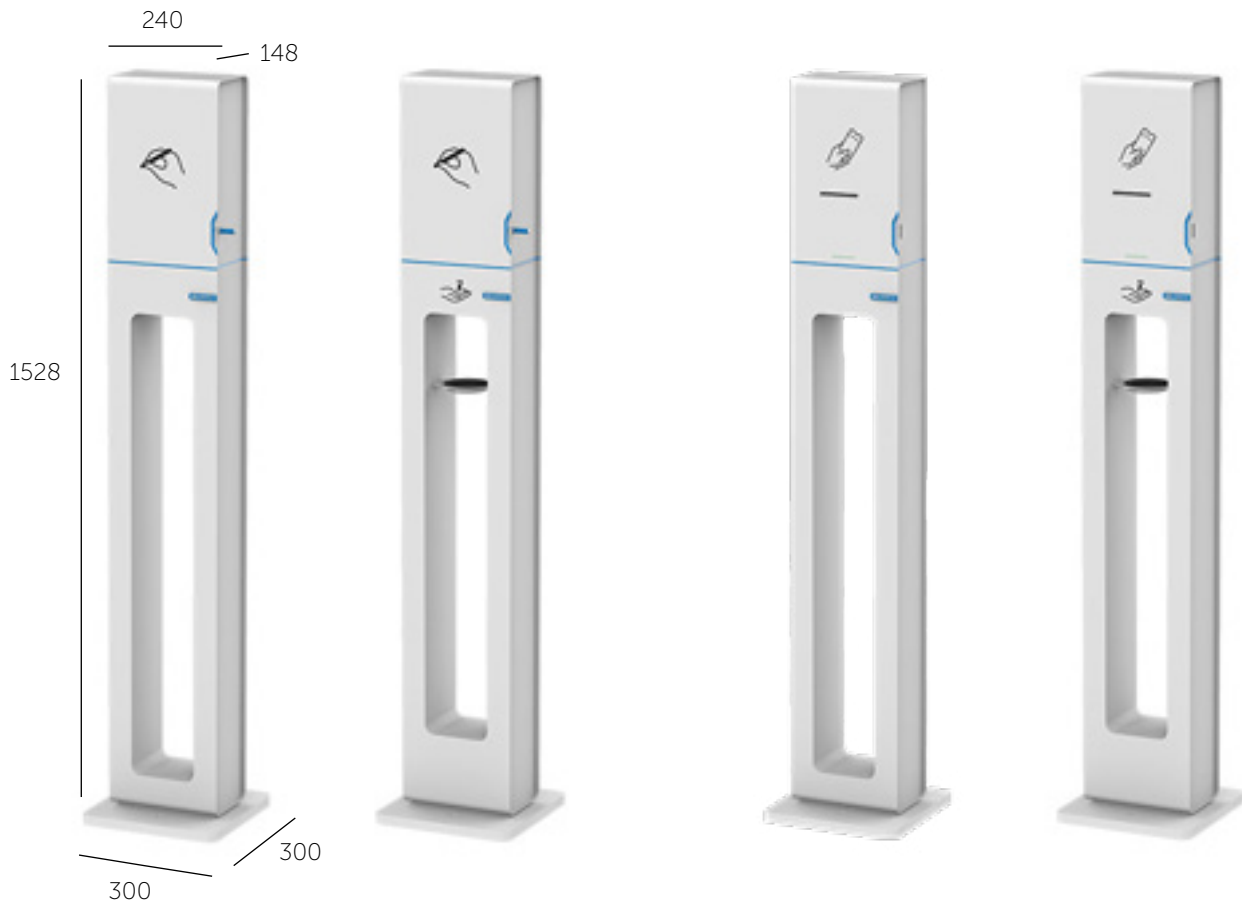

# Kiosk slim

**Options**

- Scanner
- Touchpen dispenser
- Alcohol dispenser

<b>Housing</b>	Low top
<b>Display</b>	1x Prodvx front
<b>Application</b>	Android
<b>Player</b>	Buildin Android player
<b>Color</b>	White, Black, optional RAL

**Options**

- Scanner
- Alcohol dispenser

Housing	Low top
Display	2x touchmonitor
Application	Ticketscan
Player	Android / PC player
Color	White, Black, optional RAL

## Options

- Scanner
- Touchpen dispenser
- Printer
- Alcohol dispenser

Housing	Low top
Display	-
Application	Touchpen dispenser / printer
Player	-
Color	White, Black, optional RAL

**Options**

- Scanner
- Touchpen dispenser
- Alcohol dispenser