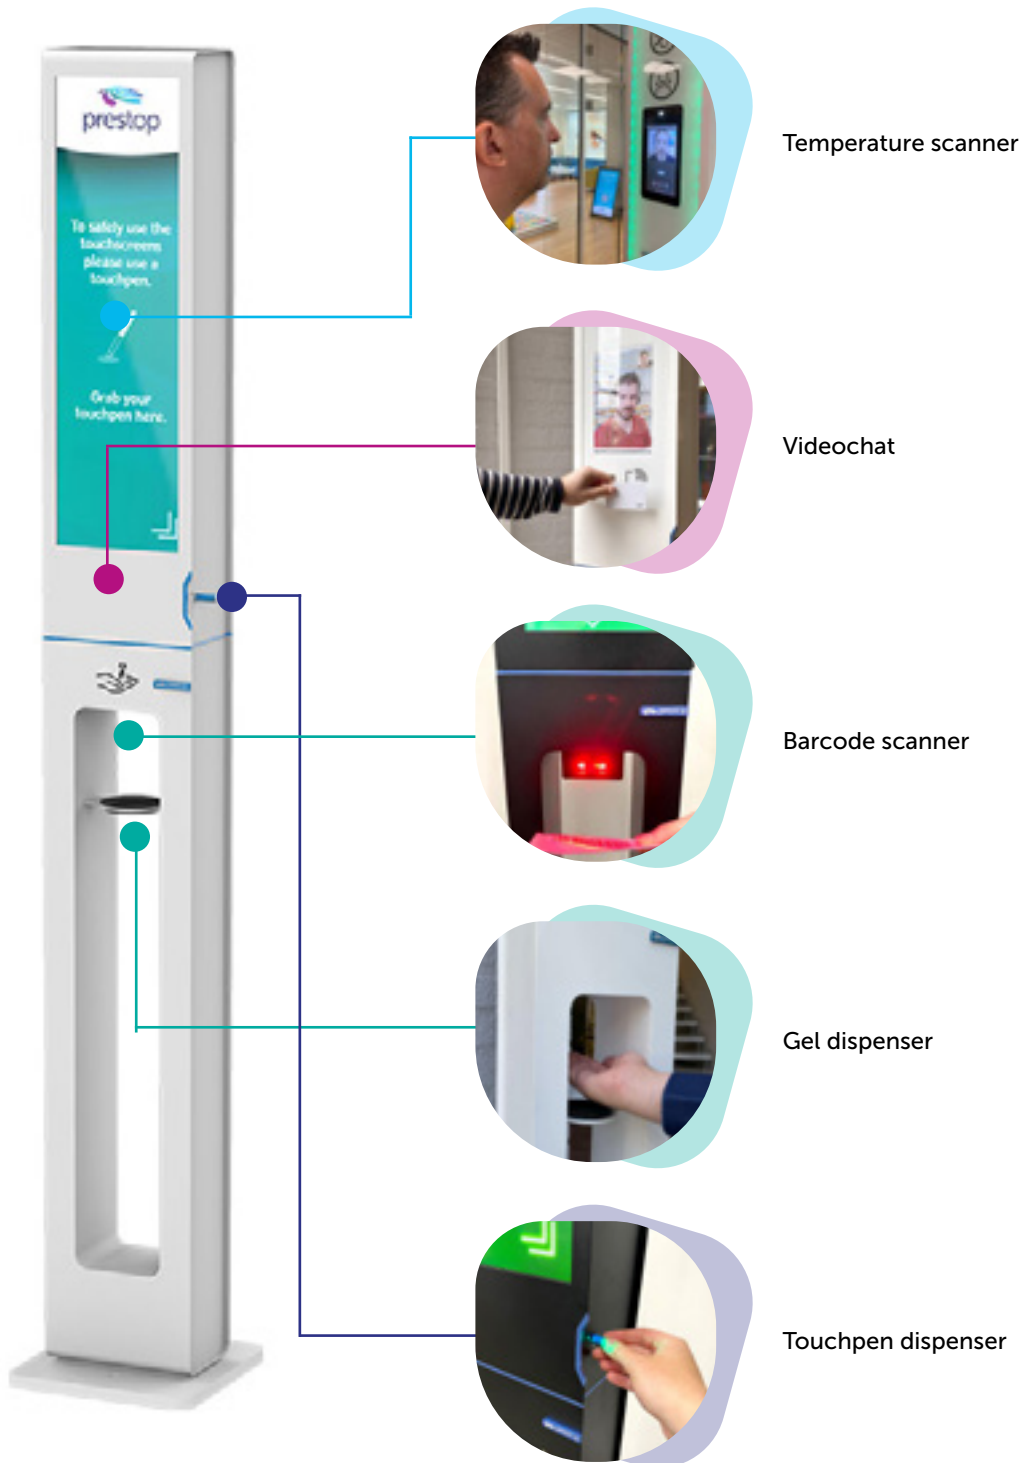

Slim

In addition prestop offers the possibility to expand the possibilities with the modular kiosk. This offers various options like temperature scanner, Videochat, Barcode scanner, Gel dispenser and a touchpen dispenser. The modular kiosk gives you the possibility to turn your information kiosk into an order kiosk. Due to the modular design the kiosk is ready for the future!

Multiple possibilities to expand your kiosk